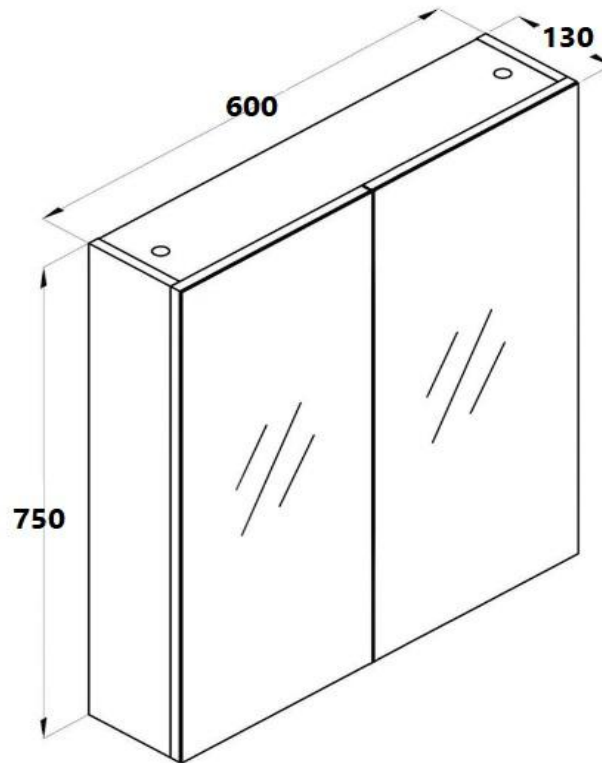

600mm Mirror Cabinet

White (BELLA)

MIRO 60P

Measurements: 600 x 750 x 130mm

Weight: 18KG

SPECIFICATIONS

CLEANING & MAINTENANCE:

Cabinets should be cleaned with a damp, soft cloth